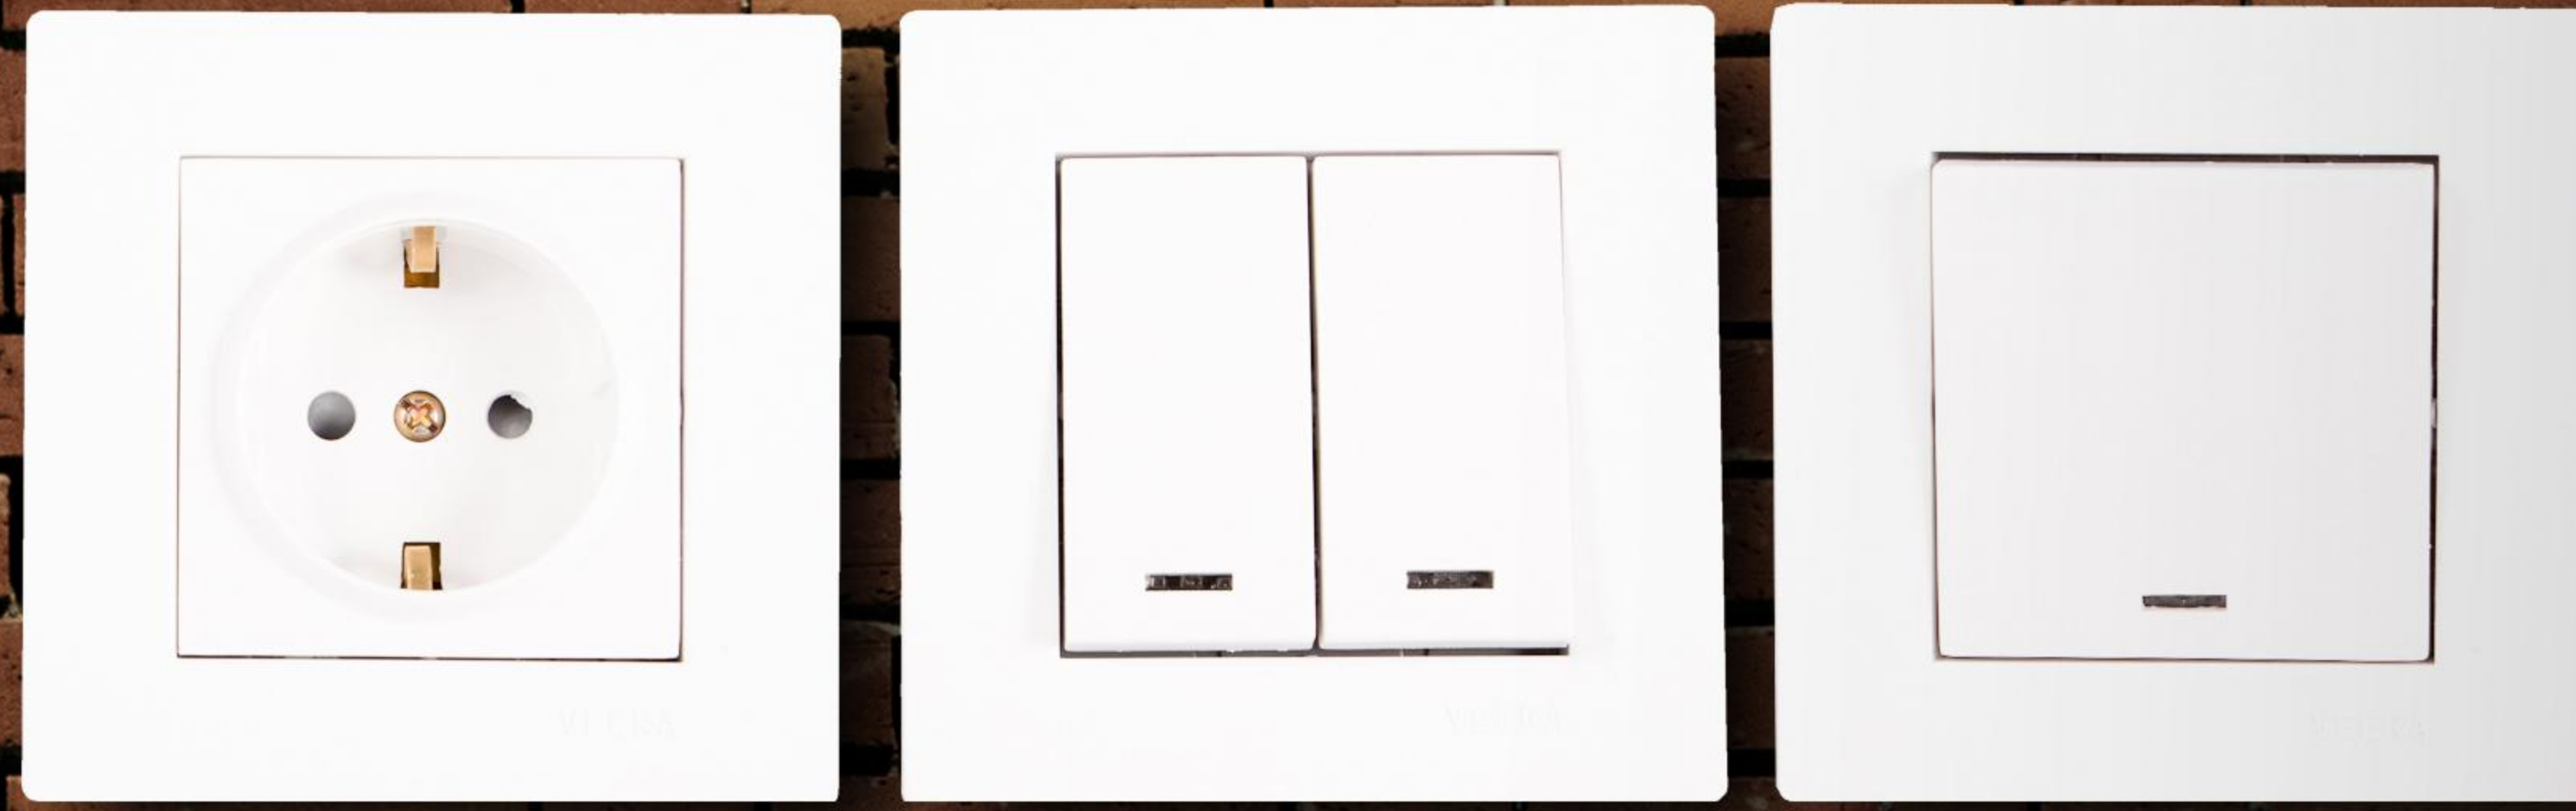

ویرا سفید

ویرا مشکی

ویرا نوک مدادی